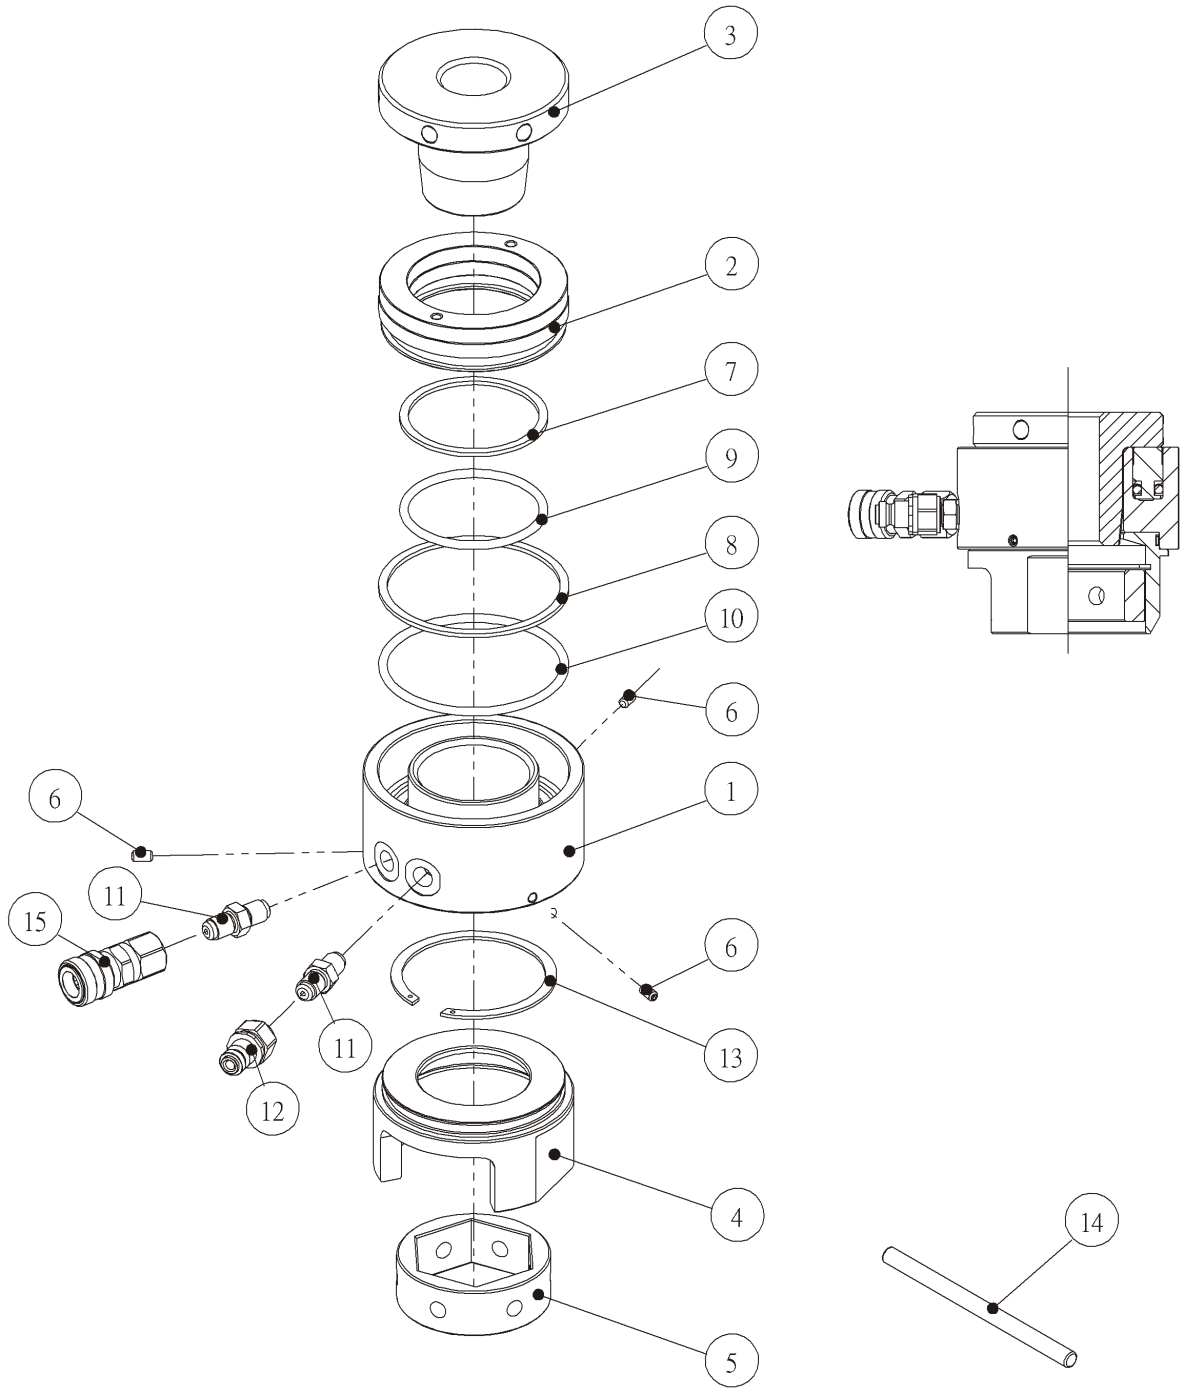

Item	Product	Q'ty	1-3/4"	2"	2-1/4"	M45	M48	M52	M56	M60
			Part Number	Part Number	Part Number	Part Number	Part Number	Part Number	Part Number	Part Number
1	Cylinder	1	SBT90-B01	SBT90-B01	SBT90-B01	SBT90-B01	SBT90-B01	SBT90-B01	SBT90-B01	SBT90-B01
2	Plunger	1	SBT90-B02	SBT90-B02	SBT90-B02	SBT90-B02	SBT90-B02	SBT90-B02	SBT90-B02	SBT90-B02
3	Thread adaptor	1	SBT-90T 1 3/4"	SBT-90T 2"	SBT-90T 2 1/4"	SBT-90T M45	SBT-90T M48	SBT-90T M52	SBT-90T M56	SBT-90T M60
4	Bridge	1	SBT-90J	SBT-90J	SBT-90J	SBT-90J	SBT-90J	SBT-90J	SBT-90J	SBT-90J
5	Hex Socket	1	SBT-90H 70	SBT-90H 80	SBT-90H 90	SBT-90H 70	SBT-90H 75	SBT-90H 80	SBT-90H 85	SBT-90H 90
6	bolt	3	XNSETM06-12-N	XNSETM06-12-N	XNSETM06-12-N	XNSETM06-12-N	XNSETM06-12-N	XNSETM06-12-N	XNSETM06-12-N	XNSETM06-12-N
* 7	back-up ring	1	SBT90-B07	SBT90-B07	SBT90-B07	SBT90-B07	SBT90-B07	SBT90-B07	SBT90-B07	SBT90-B07
* 8	back-up ring	1	SBT90-B06	SBT90-B06	SBT90-B06	SBT90-B06	SBT90-B06	SBT90-B06	SBT90-B06	SBT90-B06
* 9	O ring	1	XBP100-90-NOK	XBP100-90-NOK	XBP100-90-NOK	XBP100-90-NOK	XBP100-90-NOK	XBP100-90-NOK	XBP100-90-NOK	XBP100-90-NOK
* 10	O ring	1	XBP135-90-NOK	XBP135-90-NOK	XBP135-90-NOK	XBP135-90-NOK	XBP135-90-NOK	XBP135-90-NOK	XBP135-90-NOK	XBP135-90-NOK
11	nipple	2	SBTN-G1412G1412E	SBTN-G1412G1412E	SBTN-G1412G1412E	SBTN-G1412G1412E	SBTN-G1412G1412E	SBTN-G1412G1412E	SBTN-G1412G1412E	SBTN-G1412G1412E
12	Coupler-male	1	SBT-CE116-M	SBT-CE116-M	SBT-CE116-M	SBT-CE116-M	SBT-CE116-M	SBT-CE116-M	SBT-CE116-M	SBT-CE116-M
13	stop ring	1	SBT90-B08	SBT90-B08	SBT90-B08	SBT90-B08	SBT90-B08	SBT90-B08	SBT90-B08	SBT90-B08
14	nut-turning bar	1	XJSBT-12	XJSBT-12	XJSBT-12	XJSBT-12	XJSBT-12	XJSBT-12	XJSBT-12	XJSBT-12
15	Coupler-female	1	SBT-CE116-F	SBT-CE116-F	SBT-CE116-F	SBT-CE116-F	SBT-CE116-F	SBT-CE116-F	SBT-CE116-F	SBT-CE116-F

Maked with * are contained in Repair Kit.