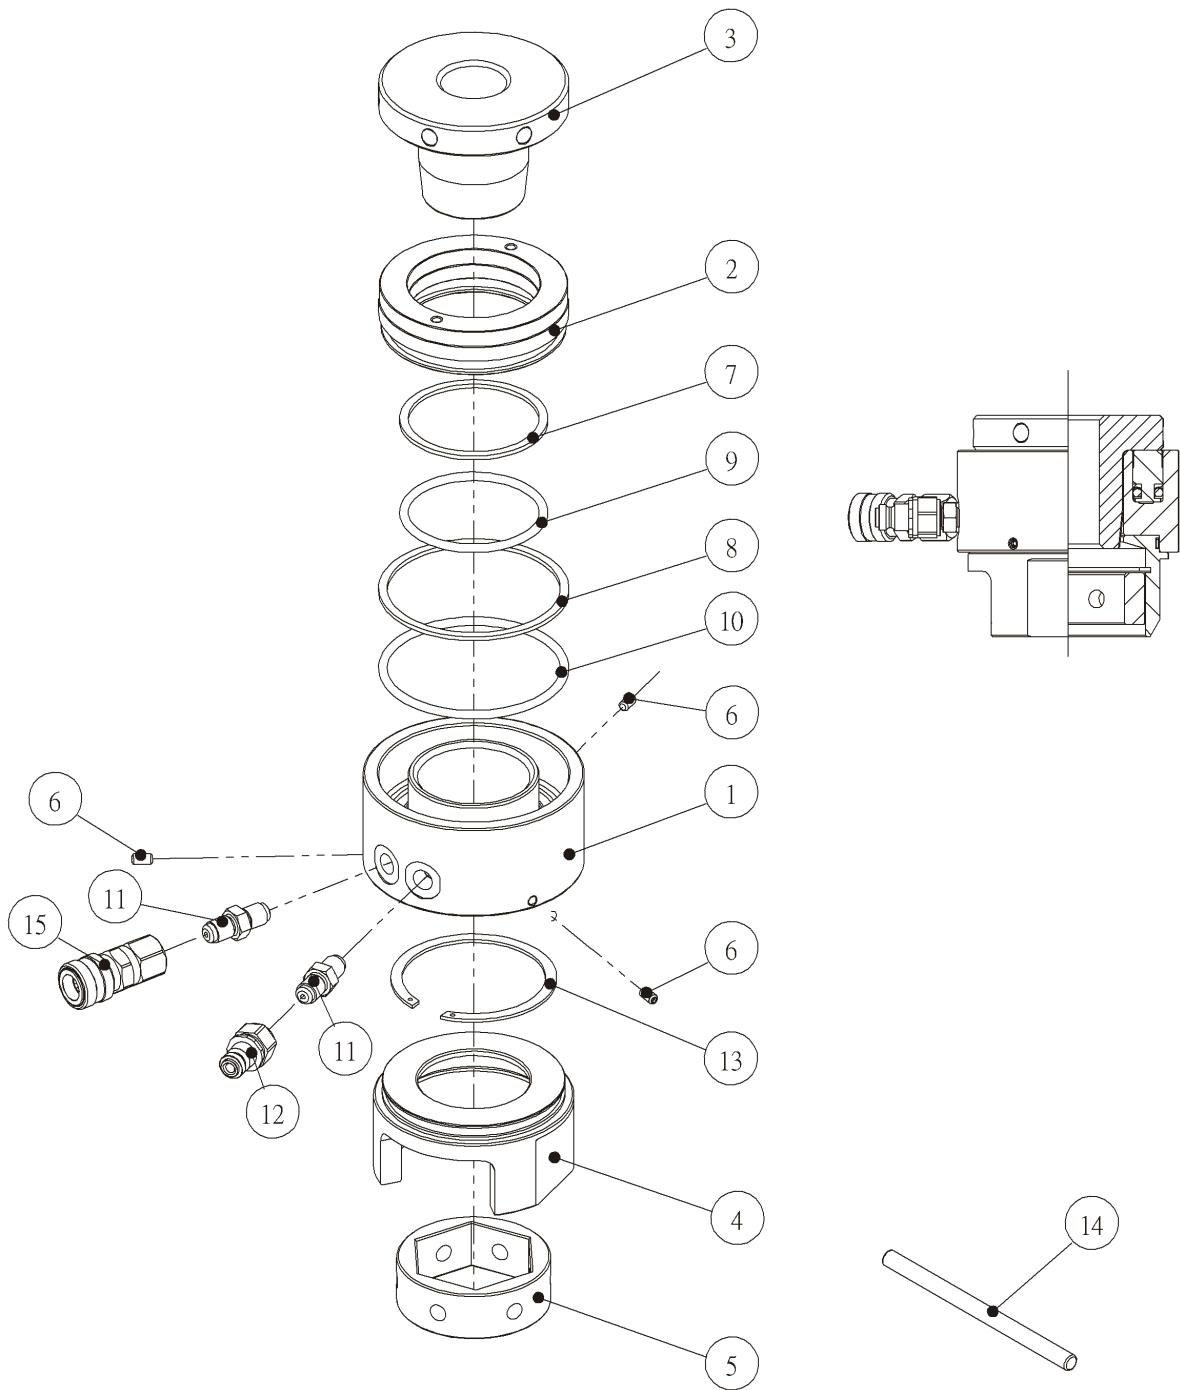

Item	Product	Q'ty	2-3/4"	3"	M72	M76	M80
			Part Number	Part Number	Part Number	Part Number	Part Number
1	Cylinder	1	SBT160-B01	SBT160-B01	SBT160-B01	SBT160-B01	SBT160-B01
2	Plunger	1	SBT160-B02	SBT160-B02	SBT160-B02	SBT160-B02	SBT160-B02
3	Thread adaptor	1	SBT-160T 2 3/4"	SBT-160T 3"	SBT-160T M72	SBT-160T M76	SBT-160T M80
4	Bridge	1	SBT-160J	SBT-160J	SBT-160J	SBT-160J	SBT-160J
5	Hex Socket	1	SBT-160H 108	SBT-160H 118	SBT-160H 105	SBT-160H 110	SBT-160H 115
6	bolt	3	XNSETM06-12-N	XNSETM06-12-N	XNSETM06-12-N	XNSETM06-12-N	XNSETM06-12-N
* 7	back-up ring	1	SBT160-B07	SBT160-B07	SBT160-B07	SBT160-B07	SBT160-B07
* 8	back-up ring	1	SBT160-B06	SBT160-B06	SBT160-B06	SBT160-B06	SBT160-B06
* 9	O ring	1	XBP125-90-NOK	XBP125-90-NOK	XBP125-90-NOK	XBP125-90-NOK	XBP125-90-NOK
* 10	O ring	1	XBP180-90-NOK	XBP180-90-NOK	XBP180-90-NOK	XBP180-90-NOK	XBP180-90-NOK
11	nipple	2	SBTN-G1412G1412E	SBTN-G1412G1412E	SBTN-G1412G1412E	SBTN-G1412G1412E	SBTN-G1412G1412E
12	Coupler-male	1	SBT-CE116-M	SBT-CE116-M	SBT-CE116-M	SBT-CE116-M	SBT-CE116-M
13	stop ring	1	SBT160-B08	SBT160-B08	SBT160-B08	SBT160-B08	SBT160-B08
14	nut-turning bar	1	XJSBT-16	XJSBT-16	XJSBT-16	XJSBT-16	XJSBT-16
15	Coupler-female	1	SBT-CE116-F	SBT-CE116-F	SBT-CE116-F	SBT-CE116-F	SBT-CE116-F

Maked with * are contained in Repair Kit.