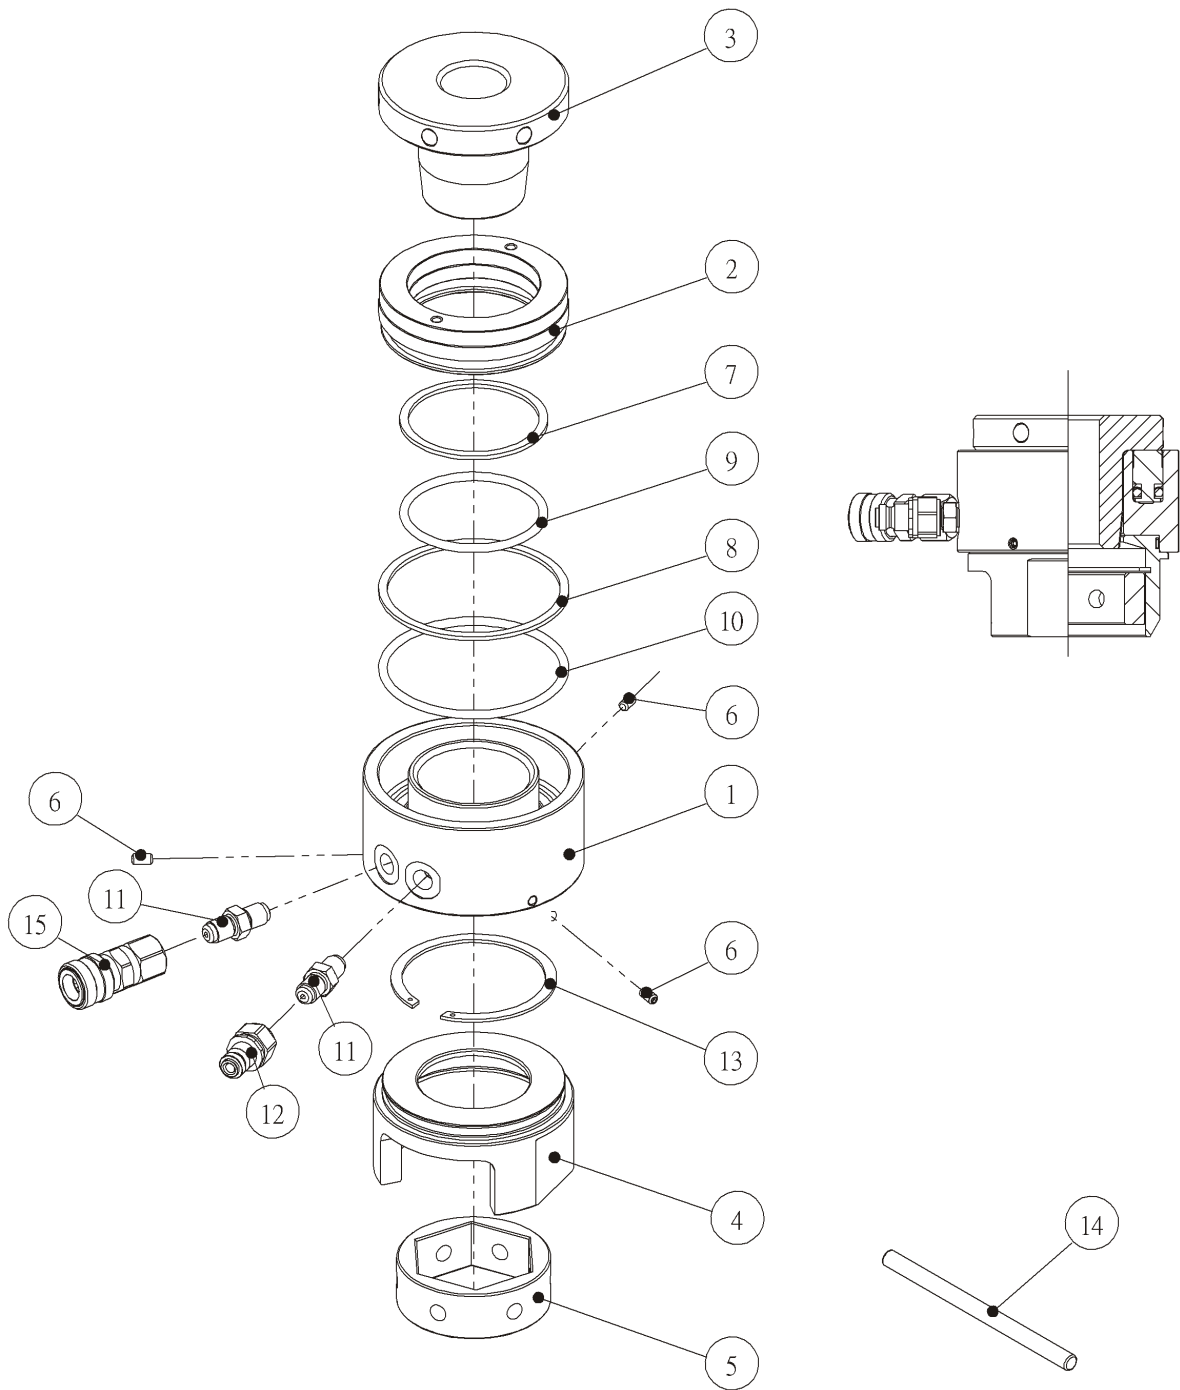

Item	Product	Q'ty	3-1/4"	3-1/2"	3-3/4"	M80	M85	M90	M95	M100
			Part Number	Part Number	Part Number	Part Number	Part Number	Part Number	Part Number	Part Number
1	Cylinder	1	SBT200-B01	SBT200-B01	SBT200-B01	SBT200-B01	SBT200-B01	SBT200-B01	SBT200-B01	SBT200-B01
2	Plunger	1	SBT200-B02	SBT200-B02	SBT200-B02	SBT200-B02	SBT200-B02	SBT200-B02	SBT200-B02	SBT200-B02
3	Thread adaptor	1	SBT-200T 3 1/4"	SBT-200T 3 1/2"	SBT-200T 3 3/4"	SBT-200T M80	SBT-200T M85	SBT-200T M90	SBT-200T M95	SBT-200T M100
4	Bridge	1	SBT-200J	SBT-200J	SBT-200J	SBT-200J	SBT-200J	SBT-200J	SBT-200J	SBT-200J
5	Hex Socket	1	SBT-200H 127	SBT-200H 137	SBT-200H 146	SBT-200H 115	SBT-200H 120	SBT-200H 130	SBT-200H 135	SBT-200H 145
6	bolt	3	XNSETM06-12-N	XNSETM06-12-N	XNSETM06-12-N	XNSETM06-12-N	XNSETM06-12-N	XNSETM06-12-N	XNSETM06-12-N	XNSETM06-12-N
* 7	back-up ring	1	SBT200-B07	SBT200-B07	SBT200-B07	SBT200-B07	SBT200-B07	SBT200-B07	SBT200-B07	SBT200-B07
* 8	back-up ring	1	SBT200-B06	SBT200-B06	SBT200-B06	SBT200-B06	SBT200-B06	SBT200-B06	SBT200-B06	SBT200-B06
* 9	O ring	1	XBP135-90-NOK	XBP135-90-NOK	XBP135-90-NOK	XBP135-90-NOK	XBP135-90-NOK	XBP135-90-NOK	XBP135-90-NOK	XBP135-90-NOK
* 10	O ring	1	XBP200-90-NOK	XBP200-90-NOK	XBP200-90-NOK	XBP200-90-NOK	XBP200-90-NOK	XBP200-90-NOK	XBP200-90-NOK	XBP200-90-NOK
* 11	nipple	2	SBTN-G1412G1412E	SBTN-G1412G1412E	SBTN-G1412G1412E	SBTN-G1412G1412E	SBTN-G1412G1412E	SBTN-G1412G1412E	SBTN-G1412G1412E	SBTN-G1412G1412E
12	Coupler-male	1	SBT-CE116-M	SBT-CE116-M	SBT-CE116-M	SBT-CE116-M	SBT-CE116-M	SBT-CE116-M	SBT-CE116-M	SBT-CE116-M
13	stop ring	1	SBT200-B08	SBT200-B08	SBT200-B08	SBT200-B08	SBT200-B08	SBT200-B08	SBT200-B08	SBT200-B08
14	nut-turning bar	1	XJSBT-16	XJSBT-16	XJSBT-16	XJSBT-16	XJSBT-16	XJSBT-16	XJSBT-16	XJSBT-16
15	Coupler-female	1	SBT-CE116-F	SBT-CE116-F	SBT-CE116-F	SBT-CE116-F	SBT-CE116-F	SBT-CE116-F	SBT-CE116-F	SBT-CE116-F

Maked with * are contained in Repair Kit.