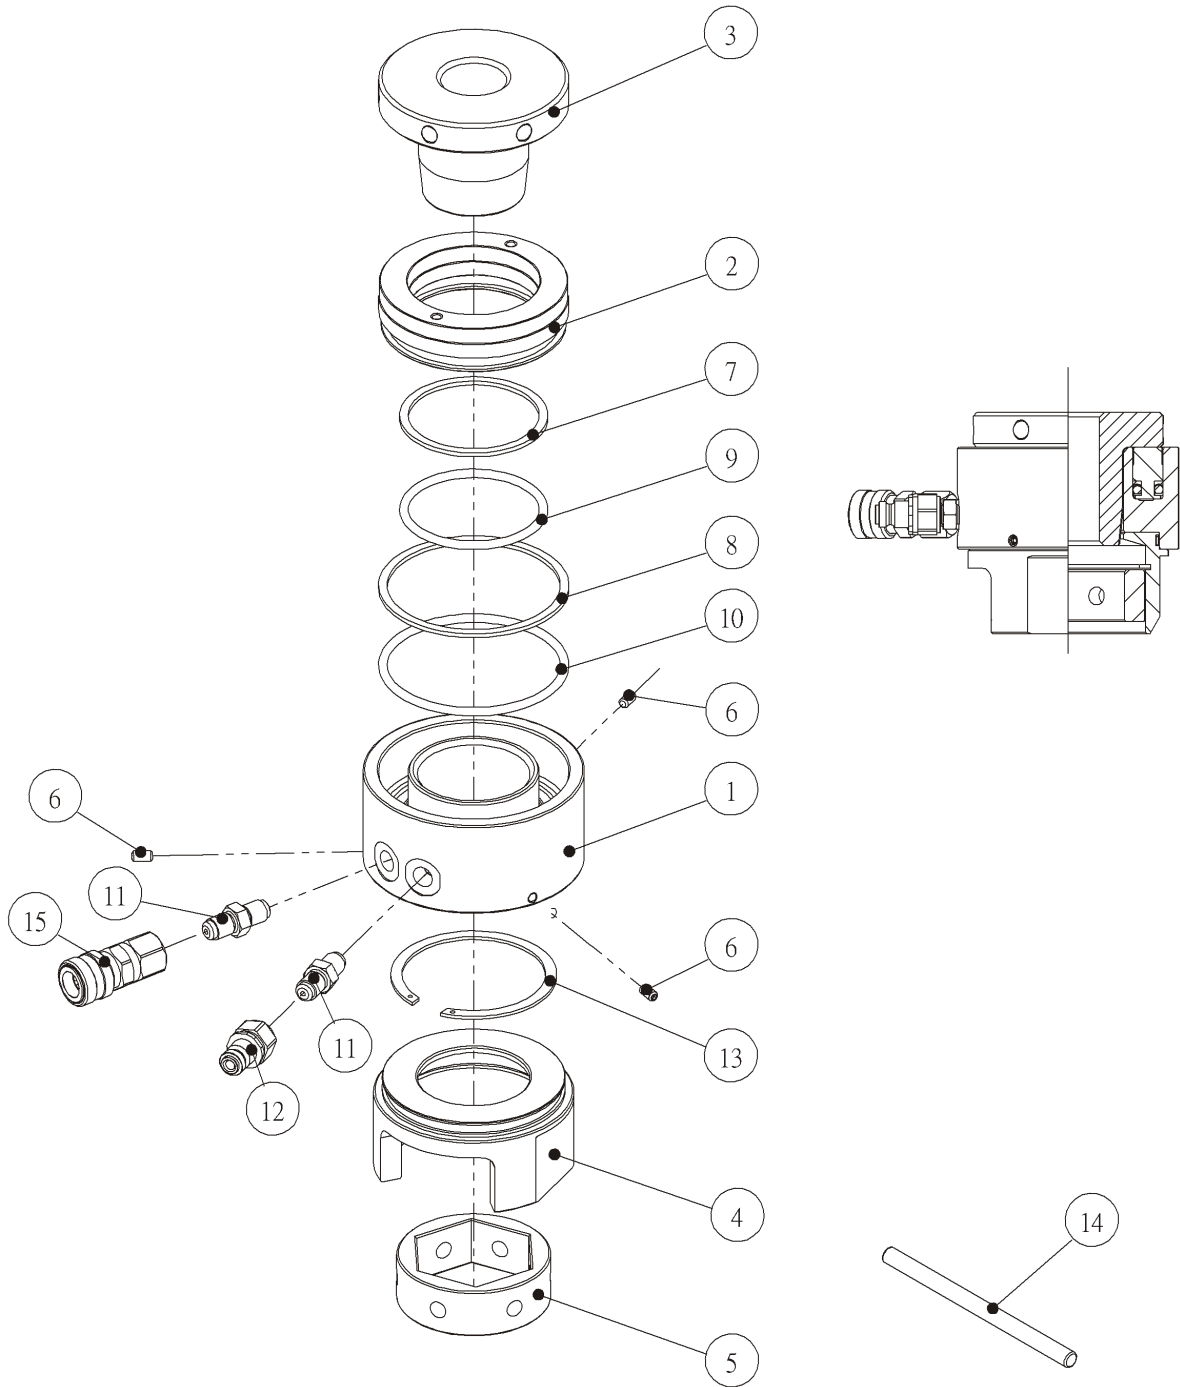

Item	Product	Q'ty	1-3/8"	1-1/2"	1-3/4"	M36	M39	M42	M45
			Part Number	Part Number	Part Number	Part Number	Part Number	Part Number	Part Number
1	Cylinder	1	SBT50-B01	SBT50-B01	SBT50-B01	SBT50-B01	SBT50-B01	SBT50-B01	SBT50-B01
2	Plunger	1	SBT50-B02	SBT50-B02	SBT50-B02	SBT50-B02	SBT50-B02	SBT50-B02	SBT50-B02
3	Thread adaptor	1	SBT-50T 1 3/8"	SBT-50T 1 1/2"	SBT-50T 1 3/4"	SBT-50T M36	SBT-50T M39	SBT-50T M42	SBT-50T M45
4	Bridge	1	SBT50-J	SBT50-J	SBT50-J	SBT50-J	SBT50-J	SBT50-J	SBT50-J
5	Hex Socket	1	SBT-50H 55	SBT-50H 60	SBT-50H 70	SBT-50H 55	SBT-50H 60	SBT-50H 65	SBT-50H 70
6	bolt	3	XNSETM06-12-N	XNSETM06-12-N	XNSETM06-12-N	XNSETM06-12-N	XNSETM06-12-N	XNSETM06-12-N	XNSETM06-12-N
* 7	back-up ring	1	SBT50-B07	SBT50-B07	SBT50-B07	SBT50-B07	SBT50-B07	SBT50-B07	SBT50-B07
* 8	back-up ring	1	SBT50-B06	SBT50-B06	SBT50-B06	SBT50-B06	SBT50-B06	SBT50-B06	SBT50-B06
* 9	O ring	1	XBP75-90-NOK	XBP75-90-NOK	XBP75-90-NOK	XBP75-90-NOK	XBP75-90-NOK	XBP75-90-NOK	XBP75-90-NOK
* 10	O ring	1	XBP100-90-NOK	XBP100-90-NOK	XBP100-90-NOK	XBP100-90-NOK	XBP100-90-NOK	XBP100-90-NOK	XBP100-90-NOK
* 11	nipple	2	SBTN-G1412G1412E	SBTN-G1412G1412E	SBTN-G1412G1412E	SBTN-G1412G1412E	SBTN-G1412G1412E	SBTN-G1412G1412E	SBTN-G1412G1412E
12	Coupler-male	1	SBT-CE116-M	SBT-CE116-M	SBT-CE116-M	SBT-CE116-M	SBT-CE116-M	SBT-CE116-M	SBT-CE116-M
13	stop ring	1	SBT50-B08	SBT50-B08	SBT50-B08	SBT50-B08	SBT50-B08	SBT50-B08	SBT50-B08
14	nut-turning bar	1	XJ10-150	XJ10-150	XJ10-150	XJ10-150	XJ10-150	XJ10-150	XJ10-150
15	Coupler-female	1	SBT-CE116-F	SBT-CE116-F	SBT-CE116-F	SBT-CE116-F	SBT-CE116-F	SBT-CE116-F	SBT-CE116-F

Maked with * are contained in Repair Kit.