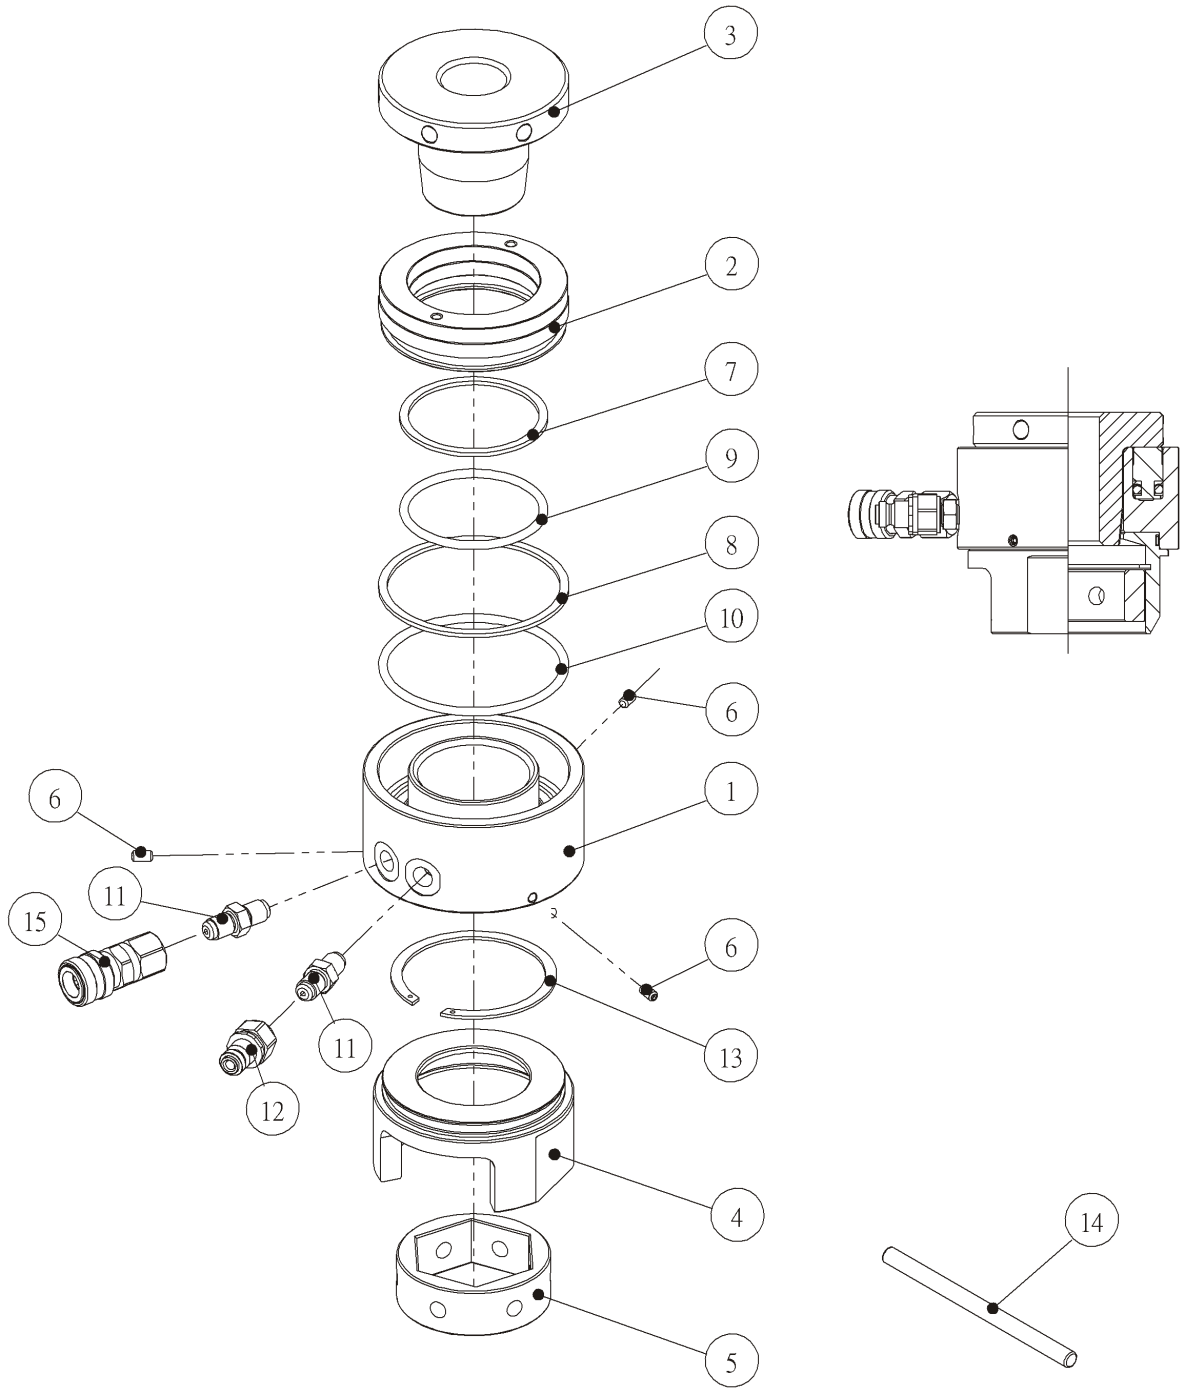

Item	Product	Qty	1-1/2"		1-3/4"		2"		M42		M45		M48		M52	
			Part Number	Part Number	Part Number	Part Number	Part Number	Part Number	Part Number	Part Number	Part Number	Part Number	Part Number			
1	Cylinder	1	SBT60-B01	SBT60-B01	SBT60-B01	SBT60-B01	SBT60-B01	SBT60-B01	SBT60-B01	SBT60-B01	SBT60-B01	SBT60-B01	SBT60-B01	SBT60-B01	SBT60-B01	SBT60-B01
2	Plunger	1	SBT60-B02	SBT60-B02	SBT60-B02	SBT60-B02	SBT60-B02	SBT60-B02	SBT60-B02	SBT60-B02	SBT60-B02	SBT60-B02	SBT60-B02	SBT60-B02	SBT60-B02	SBT60-B02
3	Thread adaptor	1	SBT-60T 1_1/2"	SBT-60T 1_3/4"	SBT-60T 2"	SBT-60T M42	SBT-60T M45	SBT-60T M48	SBT-60T M52							
4	Bridge	1	SBT-60J	SBT-60J	SBT-60J	SBT-60J	SBT-60J	SBT-60J	SBT-60J	SBT-60J	SBT-60J	SBT-60J	SBT-60J	SBT-60J	SBT-60J	SBT-60J
5	Hex Socket	1	SBT-60H 60	SBT-60H 70	SBT-60H 80	SBT-60H 65	SBT-60H 70	SBT-60H 75	SBT-60H 80							
6	bolt	3	XNSETM06-12-N	XNSETM06-12-N	XNSETM06-12-N	XNSETM06-12-N	XNSETM06-12-N	XNSETM06-12-N	XNSETM06-12-N	XNSETM06-12-N	XNSETM06-12-N	XNSETM06-12-N	XNSETM06-12-N	XNSETM06-12-N	XNSETM06-12-N	XNSETM06-12-N
* 7	back-up ring	1	SBT60-B07	SBT60-B07	SBT60-B07	SBT60-B07	SBT60-B07	SBT60-B07	SBT60-B07	SBT60-B07	SBT60-B07	SBT60-B07	SBT60-B07	SBT60-B07	SBT60-B07	SBT60-B07
* 8	back-up ring	1	SBT60-B06	SBT60-B06	SBT60-B06	SBT60-B06	SBT60-B06	SBT60-B06	SBT60-B06	SBT60-B06	SBT60-B06	SBT60-B06	SBT60-B06	SBT60-B06	SBT60-B06	SBT60-B06
* 9	O ring	1	XBP080-90-NOK	XBP080-90-NOK	XBP080-90-NOK	XBP080-90-NOK	XBP080-90-NOK	XBP080-90-NOK	XBP080-90-NOK	XBP080-90-NOK	XBP080-90-NOK	XBP080-90-NOK	XBP080-90-NOK	XBP080-90-NOK	XBP080-90-NOK	XBP080-90-NOK
* 10	O ring	1	XBP110-90-NOK	XBP110-90-NOK	XBP110-90-NOK	XBP110-90-NOK	XBP110-90-NOK	XBP110-90-NOK	XBP110-90-NOK	XBP110-90-NOK	XBP110-90-NOK	XBP110-90-NOK	XBP110-90-NOK	XBP110-90-NOK	XBP110-90-NOK	XBP110-90-NOK
11	nipple	2	SBTN-G1412G1412E	SBTN-G1412G1412E	SBTN-G1412G1412E	SBTN-G1412G1412E	SBTN-G1412G1412E	SBTN-G1412G1412E	SBTN-G1412G1412E	SBTN-G1412G1412E	SBTN-G1412G1412E	SBTN-G1412G1412E	SBTN-G1412G1412E	SBTN-G1412G1412E	SBTN-G1412G1412E	SBTN-G1412G1412E
12	Coupler-male	1	SBT-CE116-M	SBT-CE116-M	SBT-CE116-M	SBT-CE116-M	SBT-CE116-M	SBT-CE116-M	SBT-CE116-M	SBT-CE116-M	SBT-CE116-M	SBT-CE116-M	SBT-CE116-M	SBT-CE116-M	SBT-CE116-M	SBT-CE116-M
13	stop ring	1	SBT60-B08	SBT60-B08	SBT60-B08	SBT60-B08	SBT60-B08	SBT60-B08	SBT60-B08	SBT60-B08	SBT60-B08	SBT60-B08	SBT60-B08	SBT60-B08	SBT60-B08	SBT60-B08
14	nut-turning bar	1	XJSBT-12	XJSBT-12	XJSBT-12	XJSBT-12	XJSBT-12	XJSBT-12	XJSBT-12	XJSBT-12	XJSBT-12	XJSBT-12	XJSBT-12	XJSBT-12	XJSBT-12	XJSBT-12
15	Coupler-female	1	SBT-CE116-F	SBT-CE116-F	SBT-CE116-F	SBT-CE116-F	SBT-CE116-F	SBT-CE116-F	SBT-CE116-F	SBT-CE116-F	SBT-CE116-F	SBT-CE116-F	SBT-CE116-F	SBT-CE116-F	SBT-CE116-F	SBT-CE116-F

Maked with * are contained in Repair Kit.