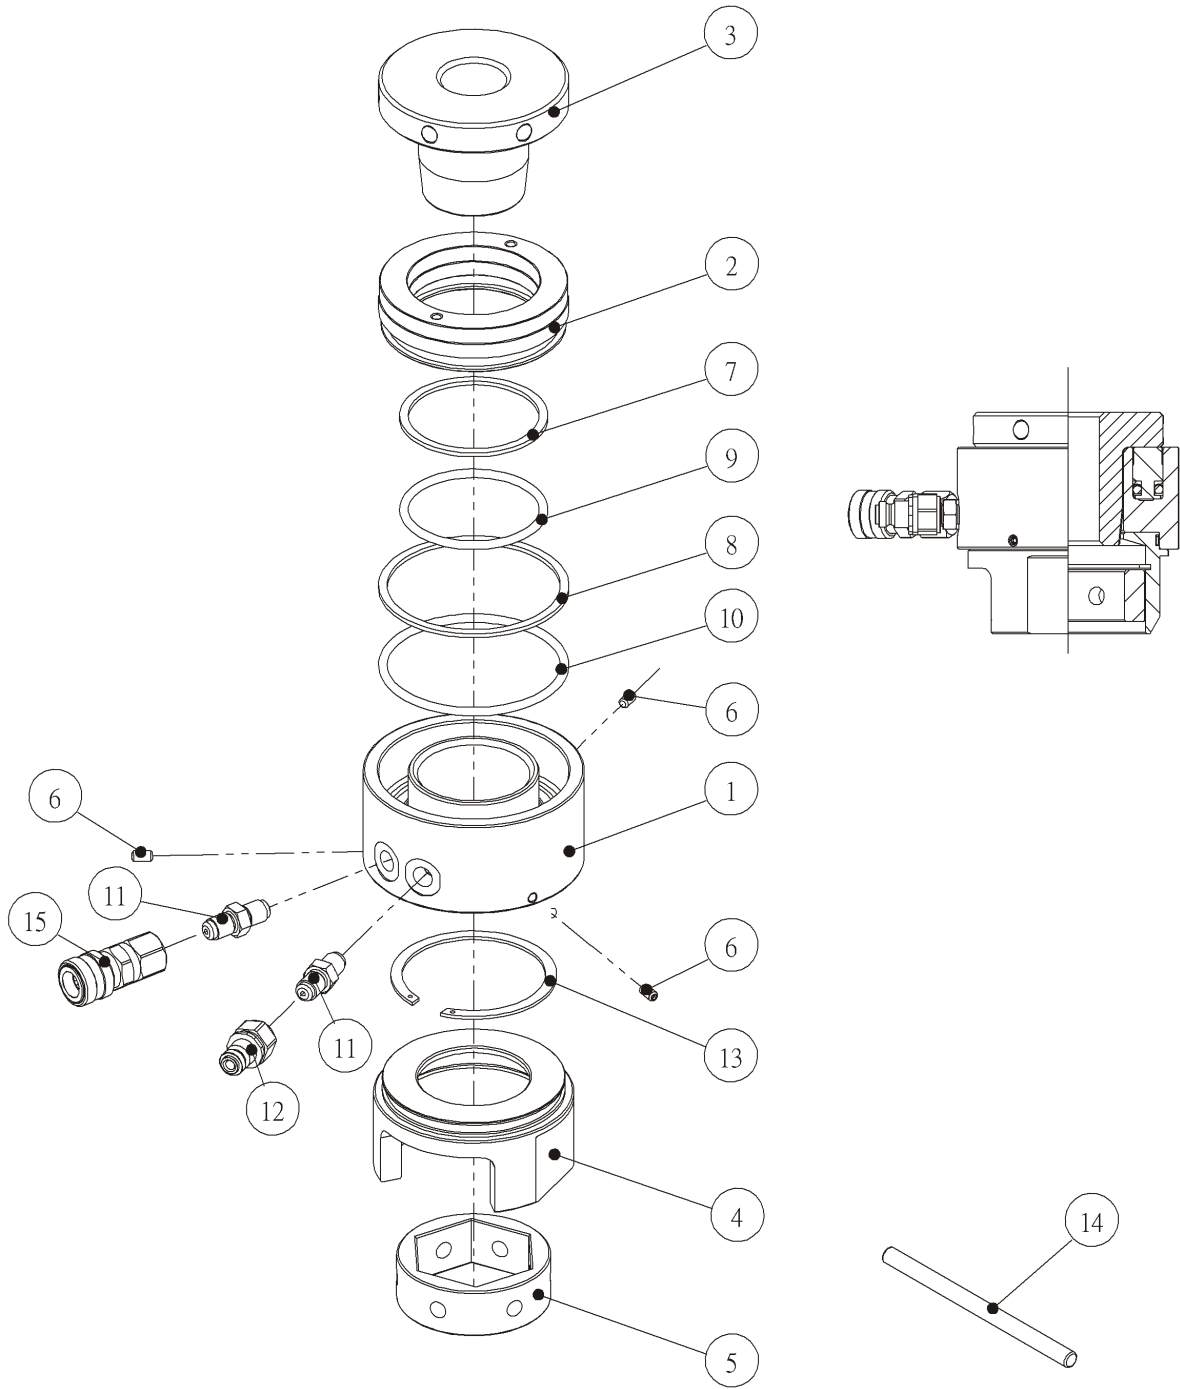

Item	Product	Q'ty	2-1/2"	2-3/4"	M60	M64	M68	M72	M76
			Part Number	Part Number	Part Number	Part Number	Part Number	Part Number	Part Number
1	Cylinder	1	SBT130-B01	SBT130-B01	SBT130-B01	SBT130-B01	SBT130-B01	SBT130-B01	SBT130-B01
2	Plunger	1	SBT130-B02	SBT130-B02	SBT130-B02	SBT130-B02	SBT130-B02	SBT130-B02	SBT130-B02
3	Thread adaptor	1	SBT-130T 2_1/2"	SBT-130T 2_3/4"	SBT-130T M60	SBT-130T M64	SBT-130T M68	SBT-130T M72	SBT-130T M76
4	Bridge	1	SBT-130J	SBT-130J	SBT-130J	SBT-130J	SBT-130J	SBT-130J	SBT-130J
5	Hex Socket	1	SBT-130H 100	SBT-130H 108	SBT-130H 90	SBT-130H 95	SBT-130H 100	SBT-130H 105	SBT-130H 110
6	bolt	3	XNSETM06-12-N	XNSETM06-12-N	XNSETM06-12-N	XNSETM06-12-N	XNSETM06-12-N	XNSETM06-12-N	XNSETM06-12-N
* 7	back-up ring	1	SBT130-B07	SBT130-B07	SBT130-B07	SBT130-B07	SBT130-B07	SBT130-B07	SBT130-B07
* 8	back-up ring	1	SBT130-B06	SBT130-B06	SBT130-B06	SBT130-B06	SBT130-B06	SBT130-B06	SBT130-B06
* 9	O ring	1	XBP110-90-NOK	XBP110-90-NOK	XBP110-90-NOK	XBP110-90-NOK	XBP110-90-NOK	XBP110-90-NOK	XBP110-90-NOK
* 10	O ring	1	XBP160-90-NOK	XBP160-90-NOK	XBP160-90-NOK	XBP160-90-NOK	XBP160-90-NOK	XBP160-90-NOK	XBP160-90-NOK
11	nipple	2	SBTN-G1412G1412E	SBTN-G1412G1412E	SBTN-G1412G1412E	SBTN-G1412G1412E	SBTN-G1412G1412E	SBTN-G1412G1412E	SBTN-G1412G1412E
12	Coupler-male	1	SBT-CE116-M	SBT-CE116-M	SBT-CE116-M	SBT-CE116-M	SBT-CE116-M	SBT-CE116-M	SBT-CE116-M
13	stop ring	1	SBT130-B08	SBT130-B08	SBT130-B08	SBT130-B08	SBT130-B08	SBT130-B08	SBT130-B08
14	nut-turning bar	1	XJSBT-16	XJSBT-16	XJSBT-16	XJSBT-16	XJSBT-16	XJSBT-16	XJSBT-16
15	Coupler-female	1	SBT-CE116-F	SBT-CE116-F	SBT-CE116-F	SBT-CE116-F	SBT-CE116-F	SBT-CE116-F	SBT-CE116-F

Maked with * are contained in Repair Kit.