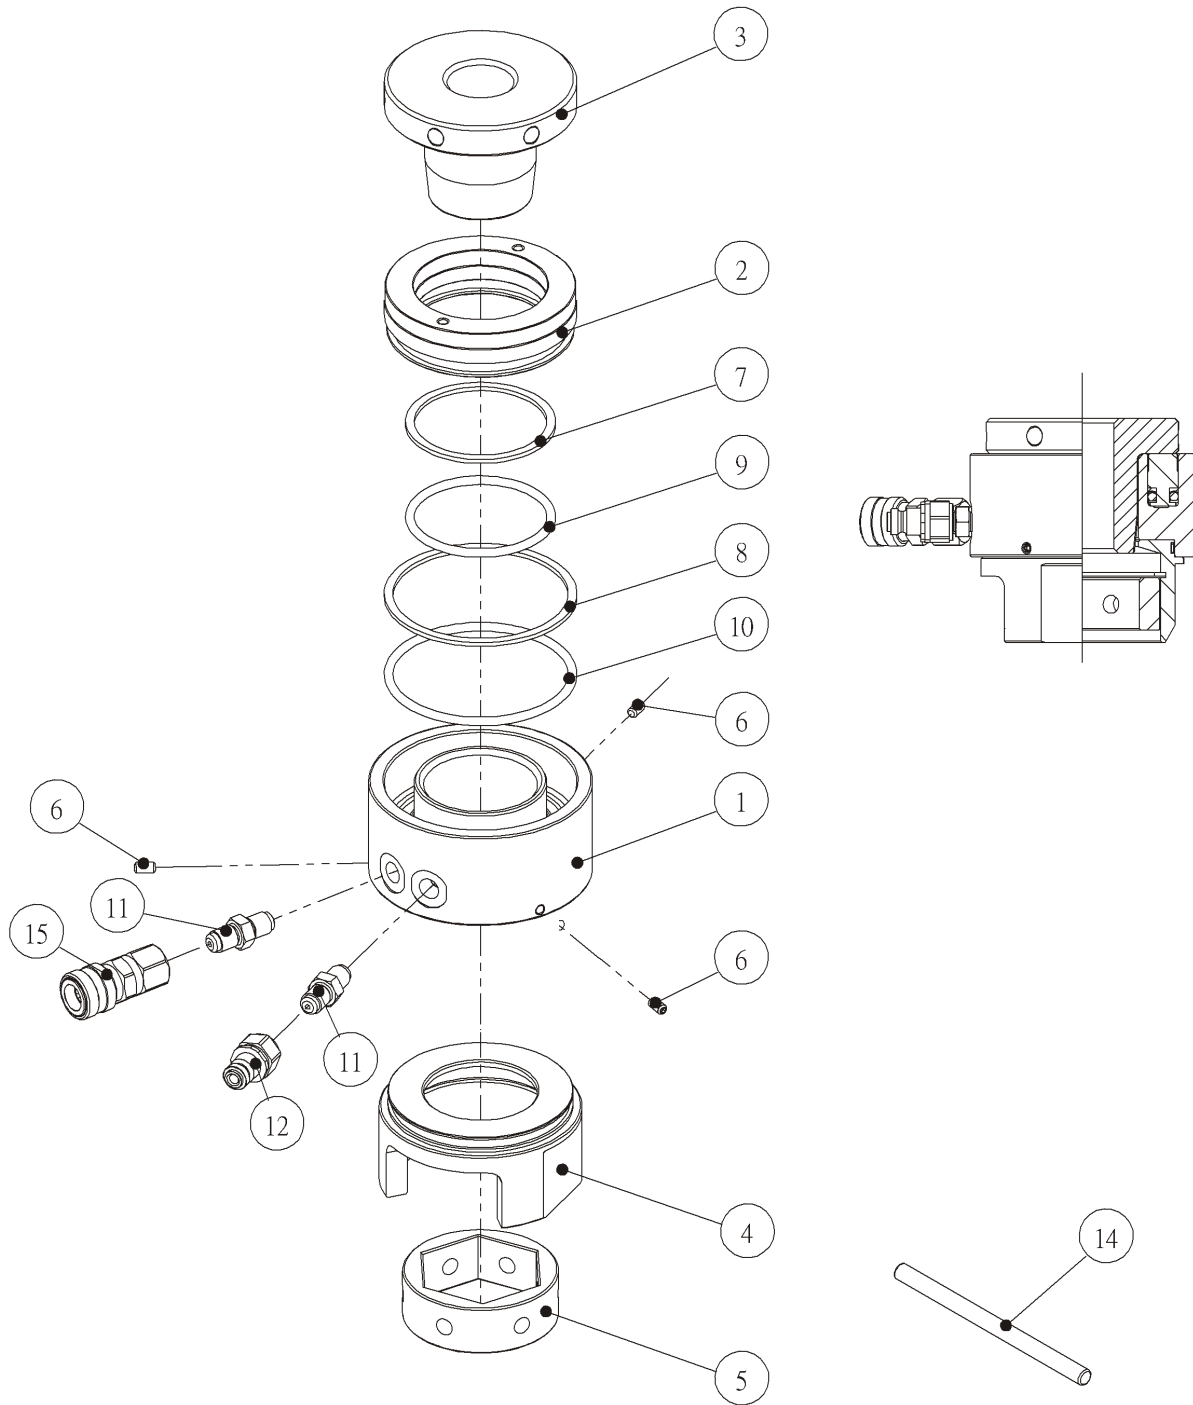

Item	Product	Q'ty	Part Number	1-1/8"	1-1/4"	1-3/8"	M27	M30	M33	M36
1	Cylinder	1	SBT35-B01	SBT35-B01	SBT35-B01	SBT35-B01	SBT35-B01	SBT35-B01	SBT35-B01	SBT35-B01
2	Plunger	1	SBT35-B02	SBT35-B02	SBT35-B02	SBT35-B02	SBT35-B02	SBT35-B02	SBT35-B02	SBT35-B02
3	Thread adaptor	1	SBT-35T 1"	SBT-35T 1 1/8"	SBT-35T 1 1/4"	SBT-35T 1 3/8"	SBT-35T M27	SBT-35T M30	SBT-35T M33	SBT-35T M36
4	Bridge	1	SBT-35J	SBT-35J	SBT-35J	SBT-35J	SBT-35J	SBT-35J	SBT-35J	SBT-35J
5	Hex Socket	1	SBT-35H 41	SBT-35H 46	SBT-35H 50	SBT-35H 55	SBT-35H 41	SBT-35H 46	SBT-35H 50	SBT-35H 55
6	bolt	3	XNSETM06-12-N	XNSETM06-12-N	XNSETM06-12-N	XNSETM06-12-N	XNSETM06-12-N	XNSETM06-12-N	XNSETM06-12-N	XNSETM06-12-N
* 7	back-up ring	1	SBT35-B07	SBT35-B07	SBT35-B07	SBT35-B07	SBT35-B07	SBT35-B07	SBT35-B07	SBT35-B07
* 8	back-up ring	1	SBT35-B06	SBT35-B06	SBT35-B06	SBT35-B06	SBT35-B06	SBT35-B06	SBT35-B06	SBT35-B06
* 9	O ring	1	XBP067-90-NOK	XBP067-90-NOK	XBP067-90-NOK	XBP067-90-NOK	XBP067-90-NOK	XBP067-90-NOK	XBP067-90-NOK	XBP067-90-NOK
* 10	O ring	1	XBP085-90-NOK	XBP085-90-NOK	XBP085-90-NOK	XBP085-90-NOK	XBP085-90-NOK	XBP085-90-NOK	XBP085-90-NOK	XBP085-90-NOK
11	nipple	2	SBTN-G1412G1412E	SBTN-G1412G1412E	SBTN-G1412G1412E	SBTN-G1412G1412E	SBTN-G1412G1412E	SBTN-G1412G1412E	SBTN-G1412G1412E	SBTN-G1412G1412E
12	Coupler-male	1	SBT-CE116-M	SBT-CE116-M	SBT-CE116-M	SBT-CE116-M	SBT-CE116-M	SBT-CE116-M	SBT-CE116-M	SBT-CE116-M
14	nut-turning bar	1	XJSBT-10	XJSBT-10	XJSBT-10	XJSBT-10	XJSBT-10	XJSBT-10	XJSBT-10	XJSBT-10
15	Coupler-female	1	SBT-CE116-F	SBT-CE116-F	SBT-CE116-F	SBT-CE116-F	SBT-CE116-F	SBT-CE116-F	SBT-CE116-F	SBT-CE116-F

Maked with * are contained in Repair Kit.